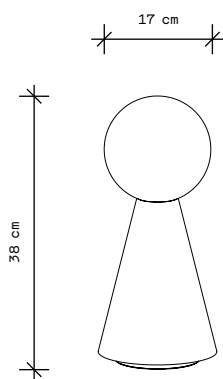

Cone M 139

Dimensions

Contact

LUMOCONCEPT LTD.
Design Studio and
Manufacturer

+36 70 267 1666
Bartók Béla út 133-135
1115 Budapest, Hungary

SOCIAL MEDIA
@lumoconcept

SALES & MEDIA
edina@lumoconcept.com

GENERAL INQUIRIES
info@lumoconcept.com

Order codes

139-0-00body-lamp

EXAMPLE 139-0-00A-01

BODY A / aluminium, brushed
B / brass, brushed
C / copper, brushed
D / custom RAL color

LAMP 01 / E14 LED bulb, 2700K,
7W, switchable
02 / E14 LED bulb, 2700K,
7W, dimmable