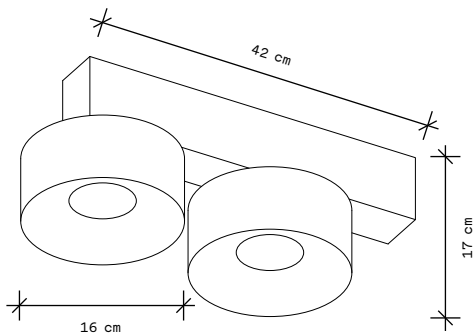

# Spot 2X 144

## Dimensions

## Technical details

ELECTRICAL	220-240V, 50/60Hz, IP20 CLASS I Luminare
BASE	integrated LED
LAMPING	2x OSRAM PrevaLED COIN 111 COB 2x 1700-1900lm 2700/3000/4000K 15/24/40° CRI 90+ < 3 SDCM 36W switchable/Phase Cut/ DALI+Push Dim versions
WEIGHT	3,2 kg