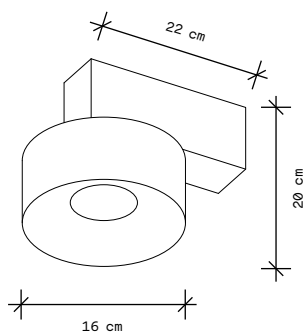

Spot 1X 143

Dimensions

Contact

LUMOCONCEPT LTD.
Design Studio and
Manufacturer

+36 70 267 1666
Bartók Béla út 133-135
1115 Budapest, Hungary

SOCIAL MEDIA
alumoconcept

SALES & MEDIA
edina@alumoconcept.com

GENERAL INQUIRIES
info@alumoconcept.com

Order codes

143-0-shade 0 body-lamp

EXAMPLE	143-0-A0A-01
SHADE	A / aluminium, brushed B / brass, brushed C / copper, brushed
BODY	A / black, matte B / white, matte C / aluminium, polished
LAMP	01 / 2700K, switchable, 15° 02 / 2700K, switchable, 24° 03 / 2700K, switchable, 40° 04 / 2700K, Phase Cut, 15° 05 / 2700K, Phase Cut, 24° 06 / 2700K, Phase Cut, 40° 07 / 2700K, DALI+Push Dim, 15° 08 / 2700K, DALI+Push Dim, 24° 09 / 2700K, DALI+Push Dim, 40° 10 / 3000K, switchable, 15° 11 / 3000K, switchable, 24° 12 / 3000K, switchable, 40° 13 / 3000K, Phase Cut, 15° 14 / 3000K, Phase Cut, 24° 15 / 3000K, Phase Cut, 40° 16 / 3000K, DALI+Push Dim, 15° 17 / 3000K, DALI+Push Dim, 24° 18 / 3000K, DALI+Push Dim, 40° 19 / 4000K, switchable, 15° 20 / 4000K, switchable, 24° 21 / 4000K, switchable, 40° 22 / 4000K, Phase Cut, 15° 23 / 4000K, Phase Cut, 24° 24 / 4000K, Phase Cut, 40° 25 / 4000K, DALI+Push Dim, 15° 26 / 4000K, DALI+Push Dim, 24° 27 / 4000K, DALI+Push Dim, 40°

Technical details

ELECTRICAL	220-240V, 50/60Hz, IP20 CLASS I Luminare
BASE	integrated LED
LAMPING	OSRAM PrevaLED COIN 111 COB 1700-1900lm 2700/3000/4000K 15/24/40° CRI 90+ < 3 SDCM 18W switchable/Phase Cut/ DALI+Push Dim versions
WEIGHT	1,7 kg