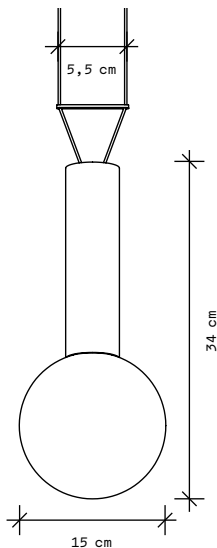

Rod 498

Dimensions

Contact

LUMOCONCEPT LTD.
Design Studio and
Manufacturer

+36 70 267 1666
Bartók Béla út 133-135
1115 Budapest, Hungary

SOCIAL MEDIA
alumoconcept

SALES & MEDIA
edina@alumoconcept.com

GENERAL INQUIRIES
info@alumoconcept.com

Order codes

498-0-00 body-lamp

EXAMPLE	498-0-00A-01
BODY	A / aluminium, brushed B / brass, brushed C / copper, brushed D / custom RAL color
LAMP	01 / 2700K, switchable 02 / 2700K, Phase Cut 03 / 2700K, DALI 04 / 3000K, switchable 05 / 3000K, Phase Cut 06 / 3000K, DALI 07 / 4000K, switchable 08 / 4000K, Phase Cut 09 / 4000K, DALI

Technical details

ELECTRICAL	12VDC 7W CLASS III Luminare
BASE	integrated LED
LAMPING	380lm 2700/3000/4000K 7W switchable/Phase Cut/ DALI versions excluding ceiling rosette
WEIGHT	1,3 kg

LUMO
LUMOCONCEPT